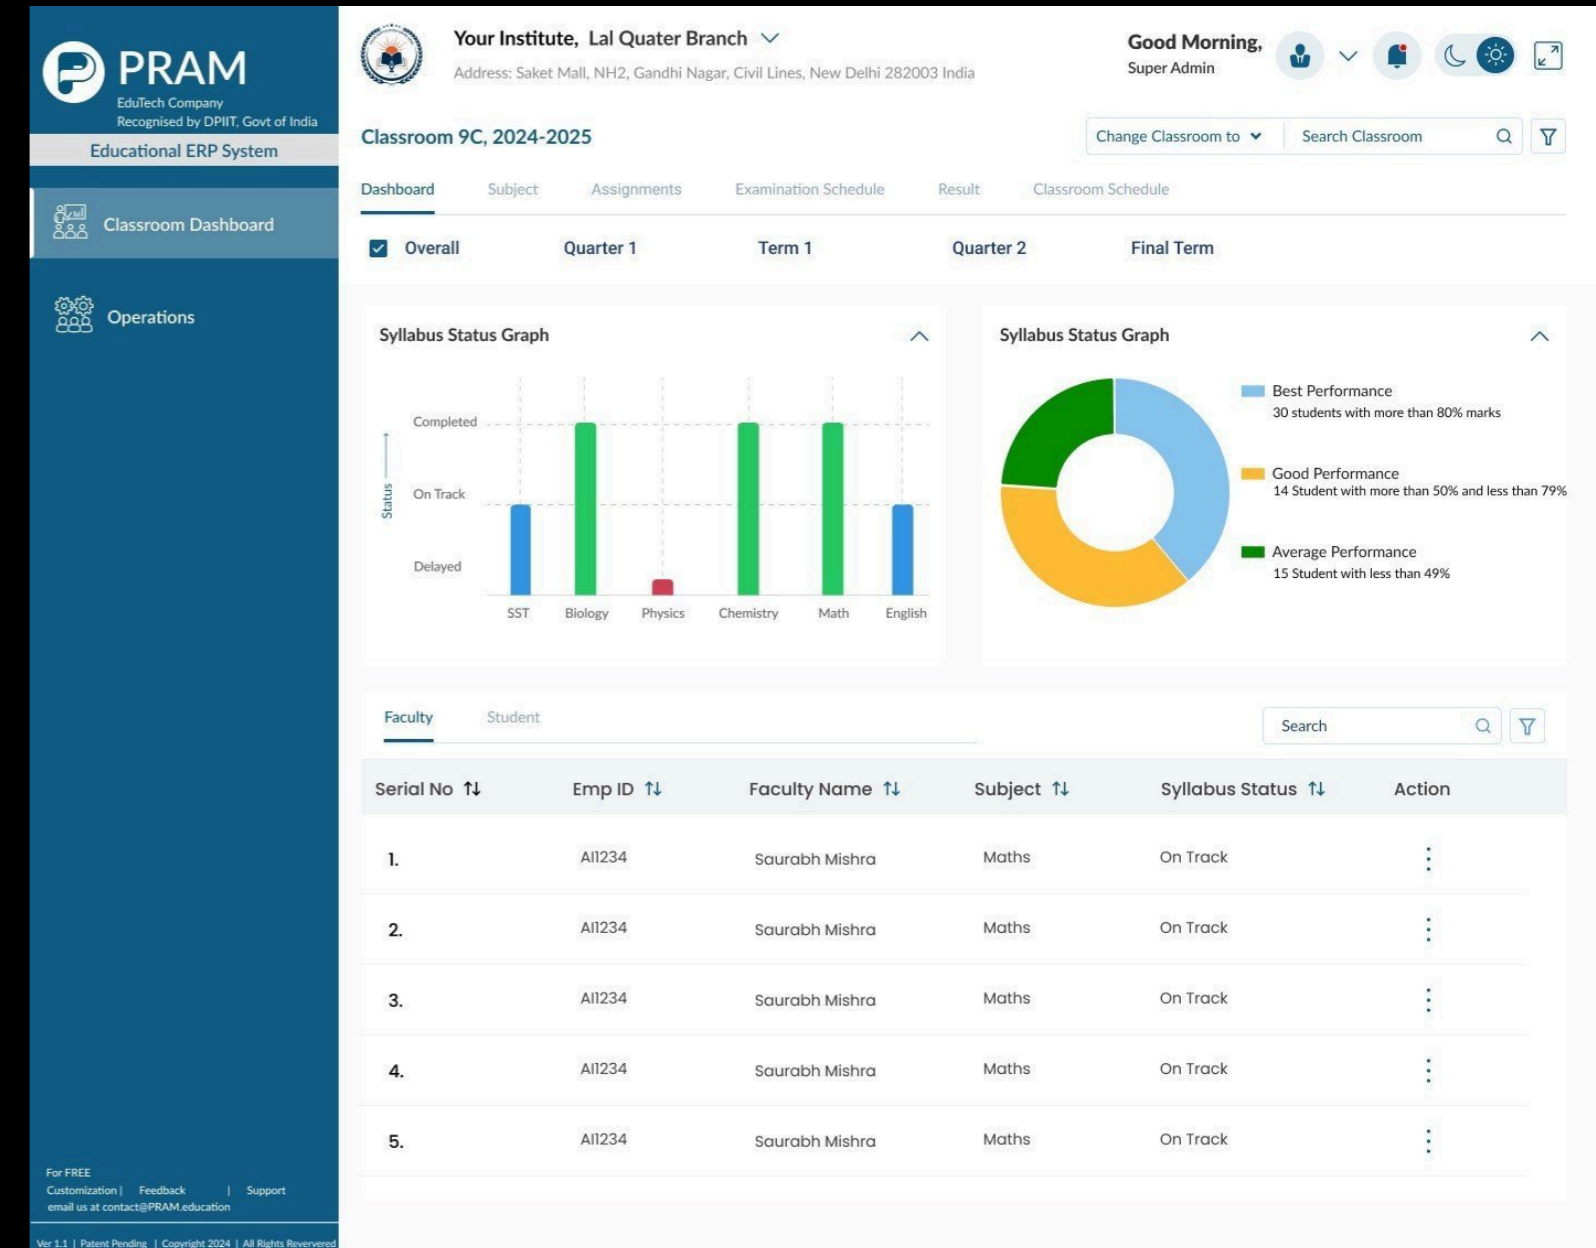

PRAM Educational ERP Snapshots

A. Classroom Wise Dashboard

1. Performance Dashboard
2. Subjects Status
3. Assignments View
4. Exams Schedule
5. Results
6. Classrooms Schedule

B. Operations Modules

1. Classroom Management
2. Faculty Management
3. Students Management
4. Staff Management
5. Concern Management
6. Revenue & Fees Management
7. Memos & Messages
8. Leave Management
9. Job Advertisements
10. Facility Management
11. Branch Management
12. Access Management