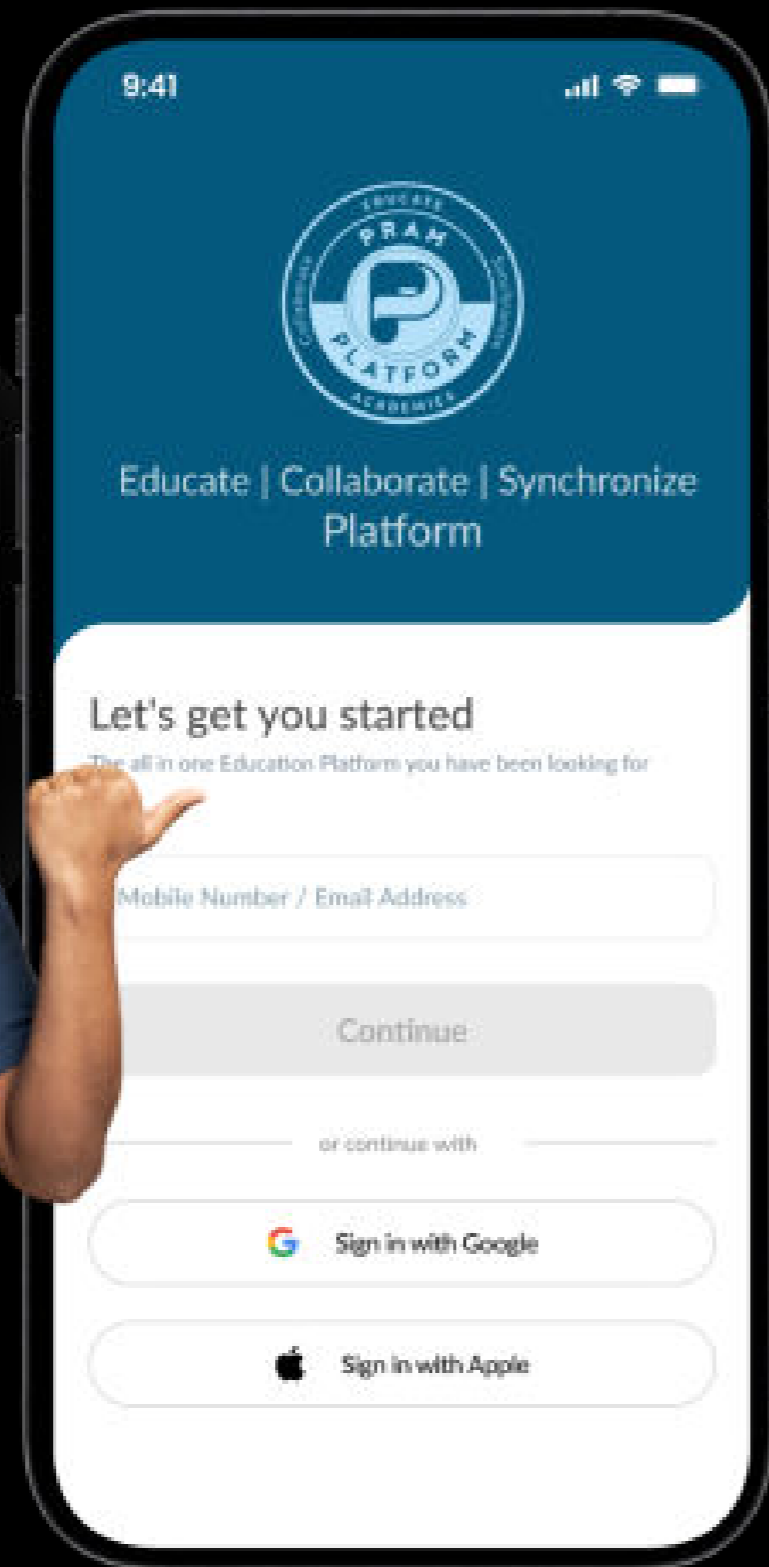

Universal Mobile App

PRAM's mobile app offers a universal solution that allows users to switch between different roles seamlessly. With just one login, you can manage all aspects of your professional and personal educational responsibilities.

Example: You are a faculty member at a school, also a parent of two children attending different schools. One child goes to a school, while the other attends a different school and stays in a hostel. Both children also attend coaching classes in separate locations. Additionally, as a faculty member, you are also a student pursuing higher studies. With PRAM's universal app, you can switch roles effortlessly: Check your children's academic progress, hostel updates, and coaching schedules. Manage your duties as a faculty member. Track your own higher education journey—all within the same app. No need for multiple logins or apps—PRAM consolidates everything under one unified platform.