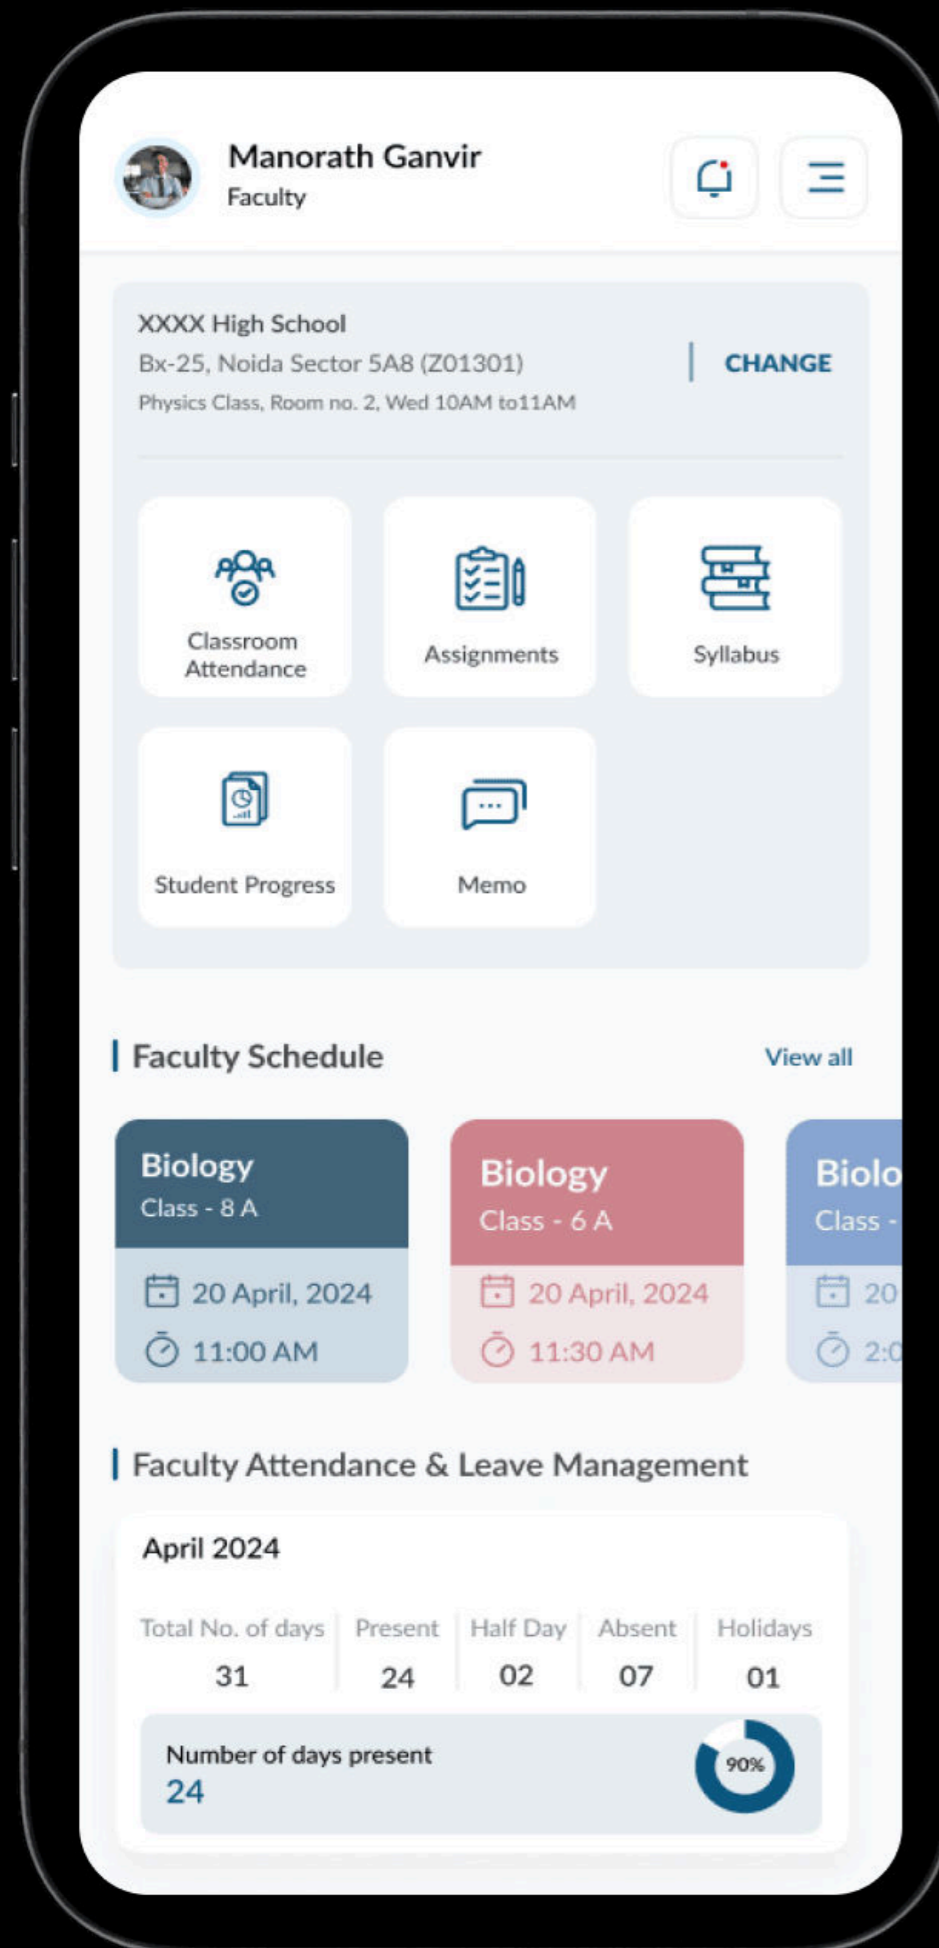

Faculty Loves the PRAM App

1. PRAM allows faculty to focus on their primary task - "Educating Students".
2. Effortlessly manage all your academic activities:
  - a. Switch between classes and subject
  - b. Take Attendance
  - c. Assign & Receive Assignments
  - d. Record Student Progress
  - e. Send Messages to Students and Parents
  - f. View Upcoming Lectures & Exams
  - g. View self Attendance & apply for leaves
2. Many more features and benefits.