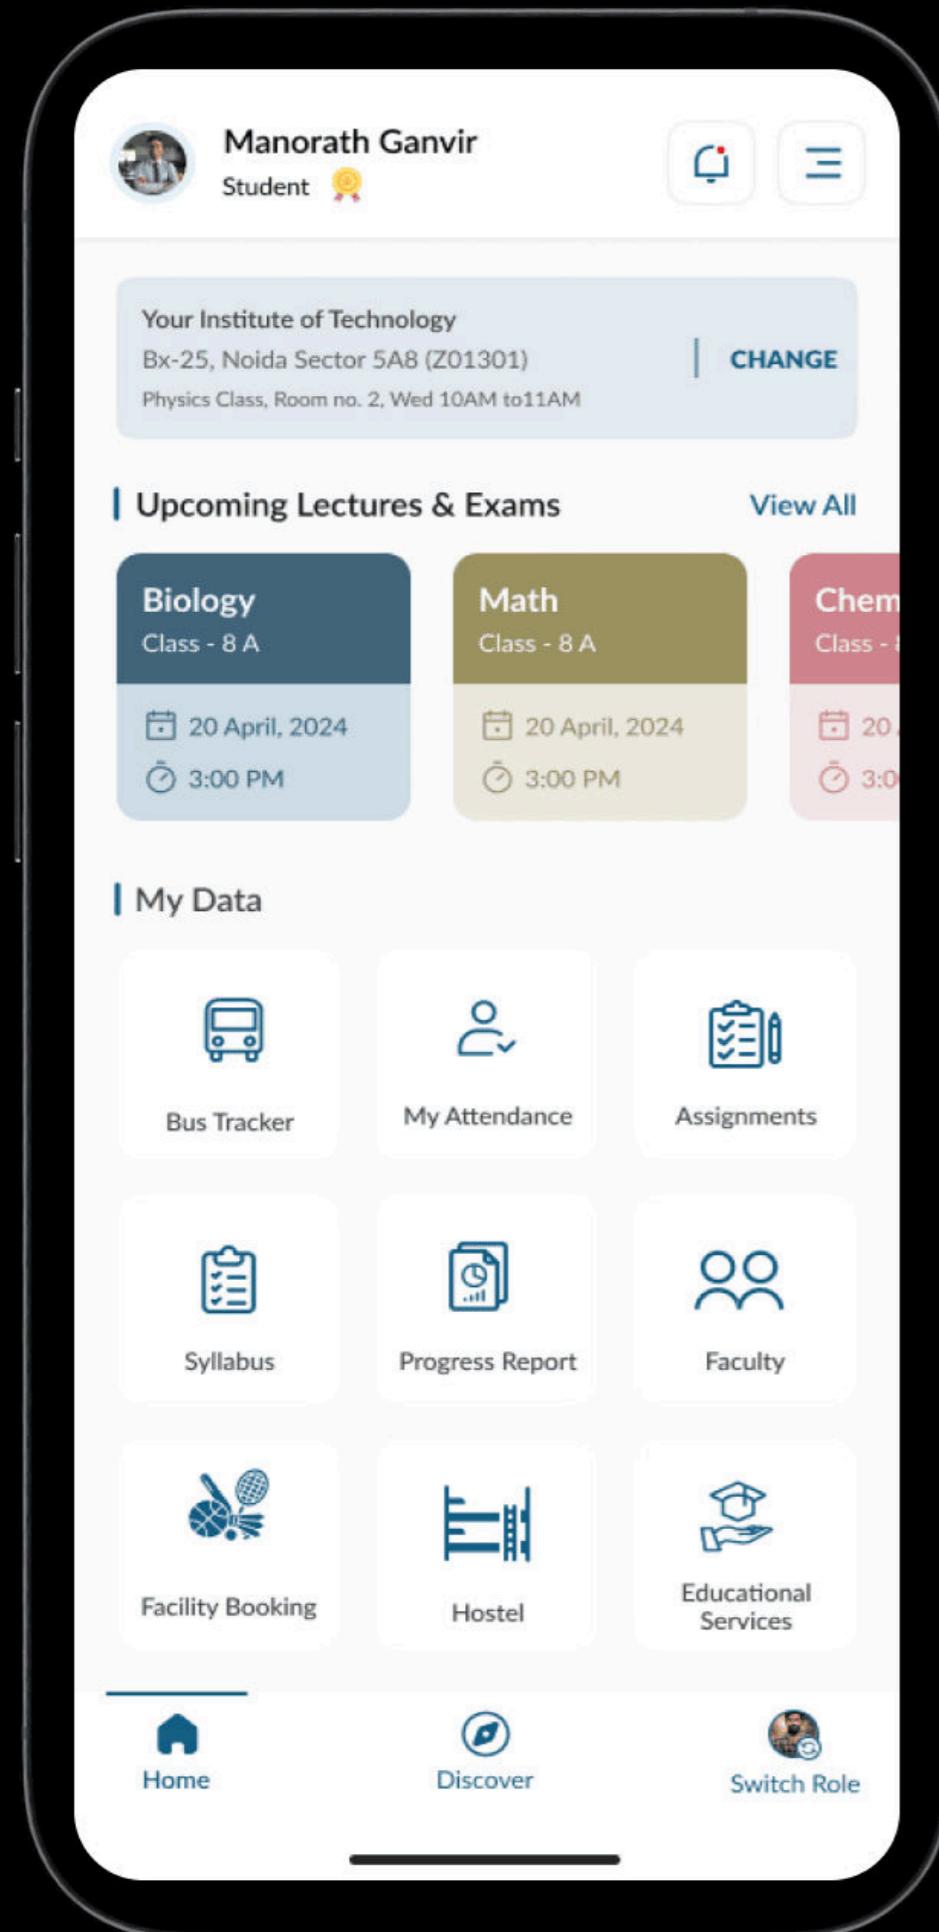

## A. Classroom Wise Dashboard

1. Performance Dashboard
2. Subjects Status
3. Assignments View
4. Exams Schedule
5. Results
6. Classrooms Schedule

*Example:* You are a faculty member at a school, also a parent of two children attending different schools. One child goes to a school, while the other attends a different school and stays in a hostel. Both children also attend coaching classes in separate locations. Additionally, as a faculty member, you are also a student pursuing higher studies. With PRAM's universal app, you can switch roles effortlessly: Check your children's academic progress, hostel updates, and coaching schedules. Manage your duties as a faculty member. Track your own higher education journey—all within the same app. No need for multiple logins or apps—PRAM consolidates everything under one unified platform.

# Faculty Loves the PRAM App

1. PRAM allows faculty to focus on their primary task - "Educating Students".
2. Effortlessly manage all your academic activities:
  - a. Switch between classes and subject
  - b. Take Attendance
  - c. Assign & Receive Assignments
  - d. Record Student Progress
  - e. Send Messages to Students and Parents
  - f. View Upcoming Lectures & Exams
  - g. View self Attendance & apply for leaves
2. Many more features and benefits.

# Students & Parents Love the PRAM App

1. Effortlessly manage all your academic activities:

- a. View Upcoming Lectures & Exams
- b. Bus Tracker
- c. View Attendance
- d. Receive & Submit Assignments
- e. Syllabus Status
- f. View Progress Report
- g. Know your Faculty
- h. Messages from faculty